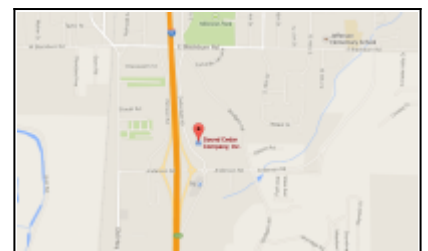

Our Location

Washington State, USA

Washington State is located in the heart of the Pacific Northwest, known as the best area for outstanding quality of Western Red Cedar.

Mount Vernon, WA

We are located in South Mount Vernon just off of I-5 exit 226 (Anderson Road)

2600 Cedardale Road
Mount Vernon, WA 98274

Interactive Google Map